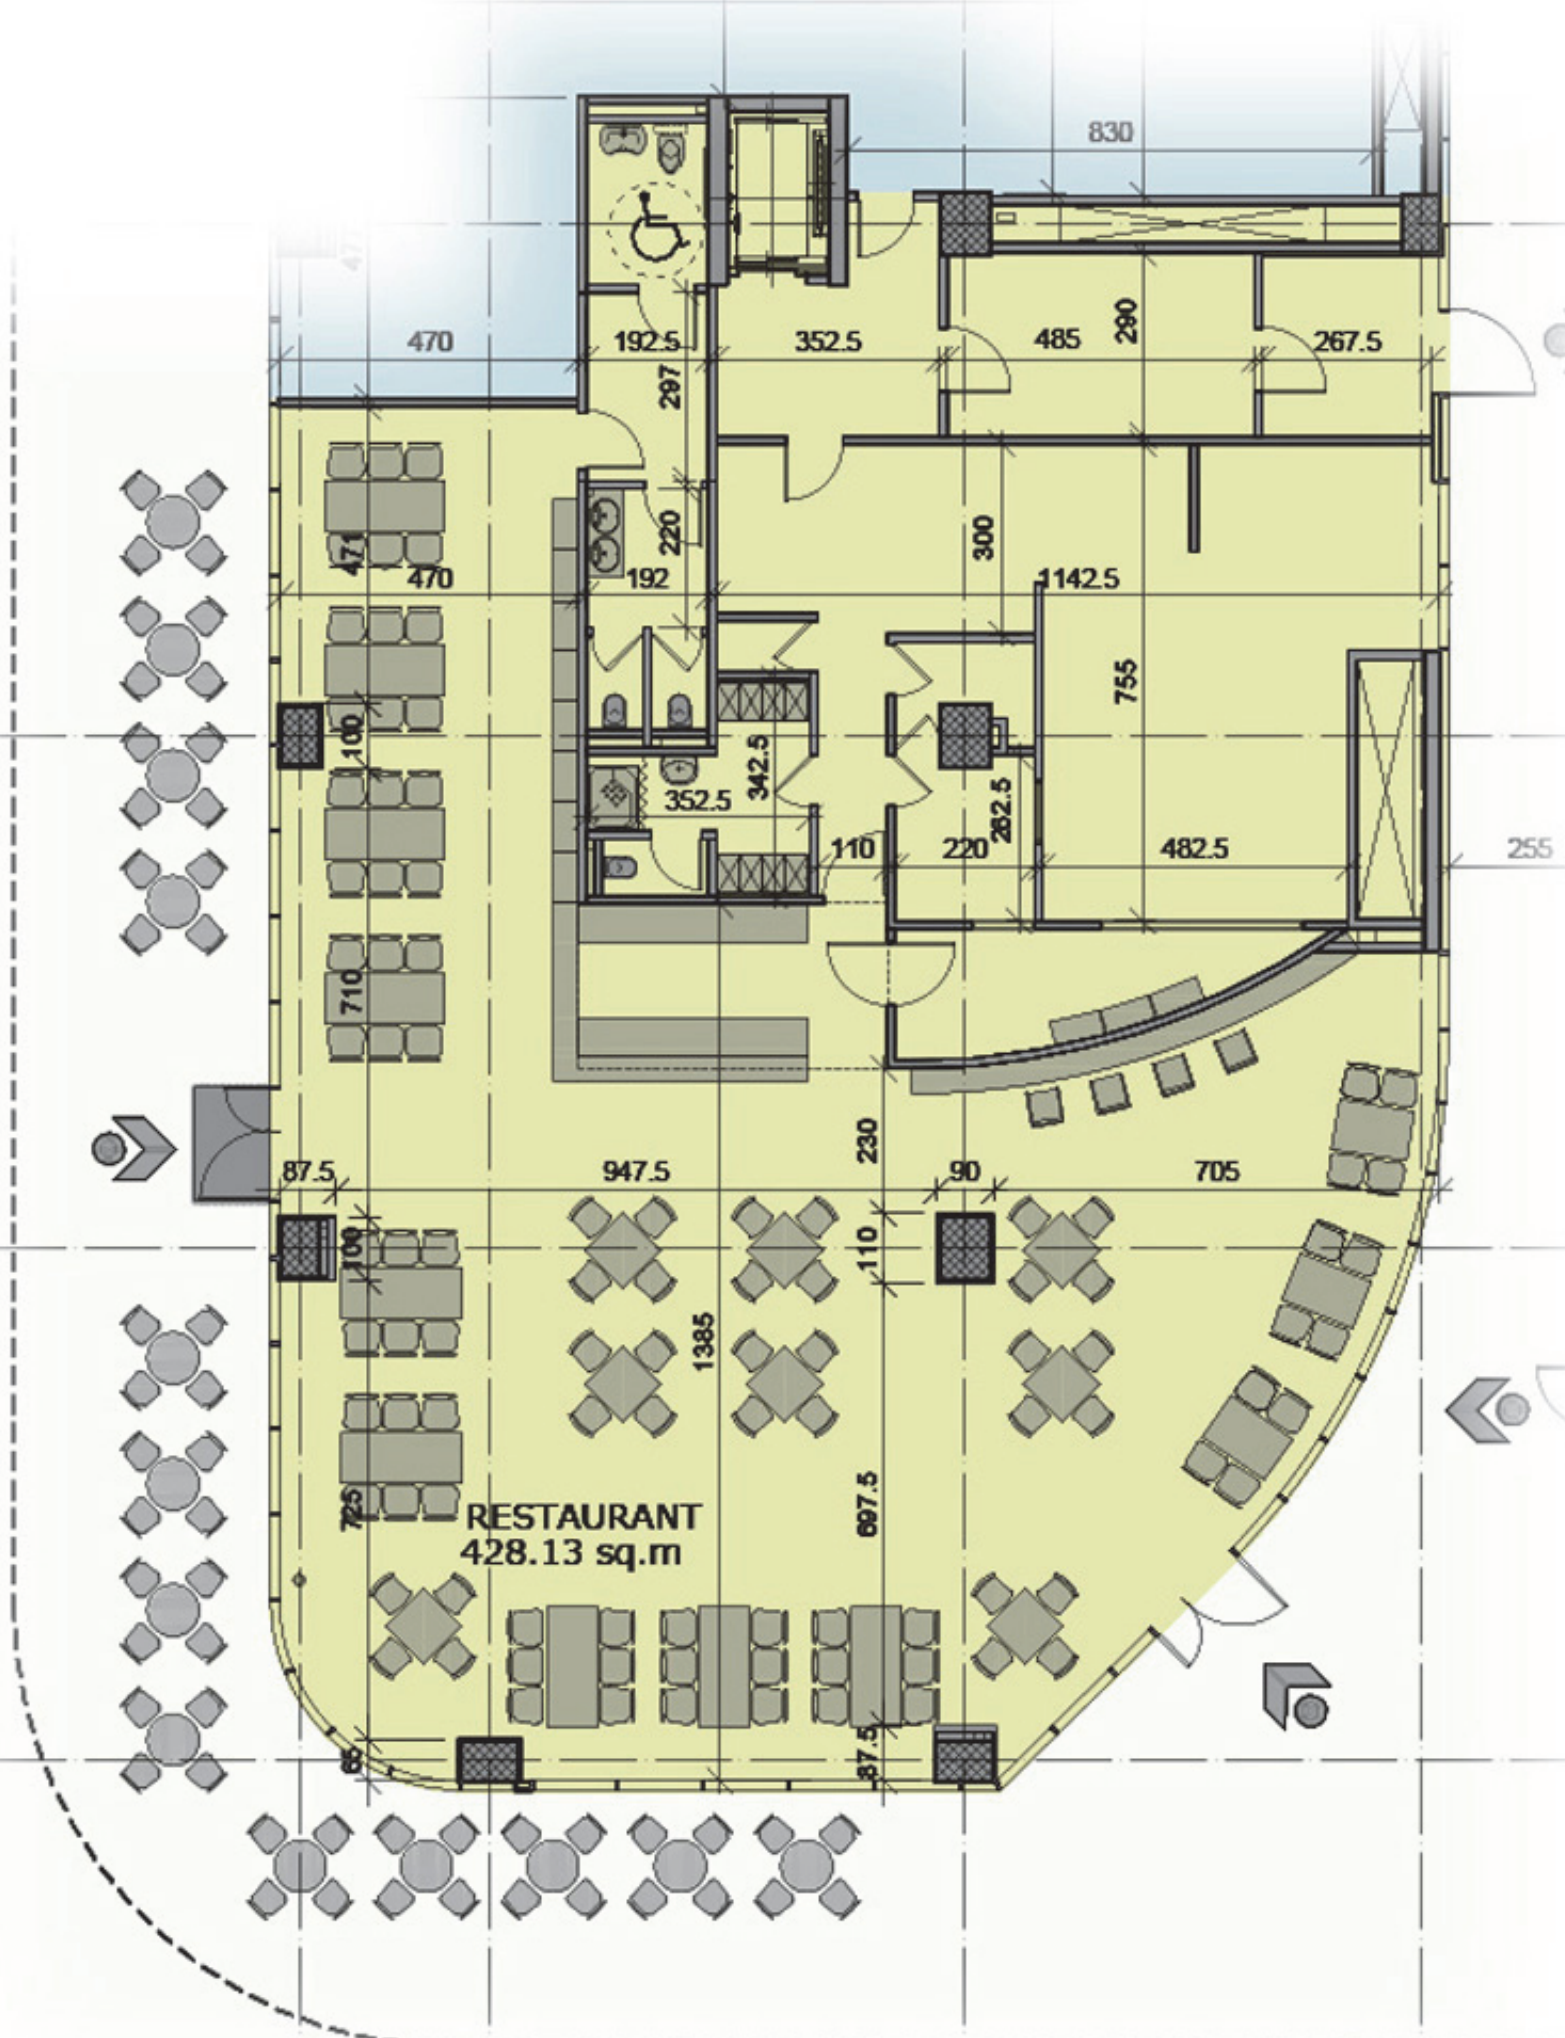

1817.5

RESTAURANT
428.13 sq.m

shelter outline